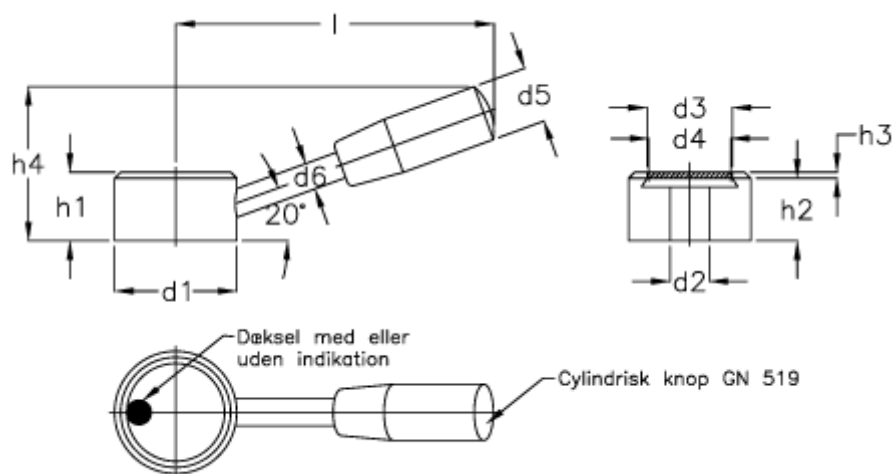

Article number: 20468200

Description: E+G Control lever
GN 750-40-B 12-M

Measures

d1 = 40	h3 = 4.0
d2 = B 12	H4 approx. = 54
d3 = 32	l = 106
d4 = 30	
d5 = 21	
d6 = 9	
h1 = 25	
h2 = 19	